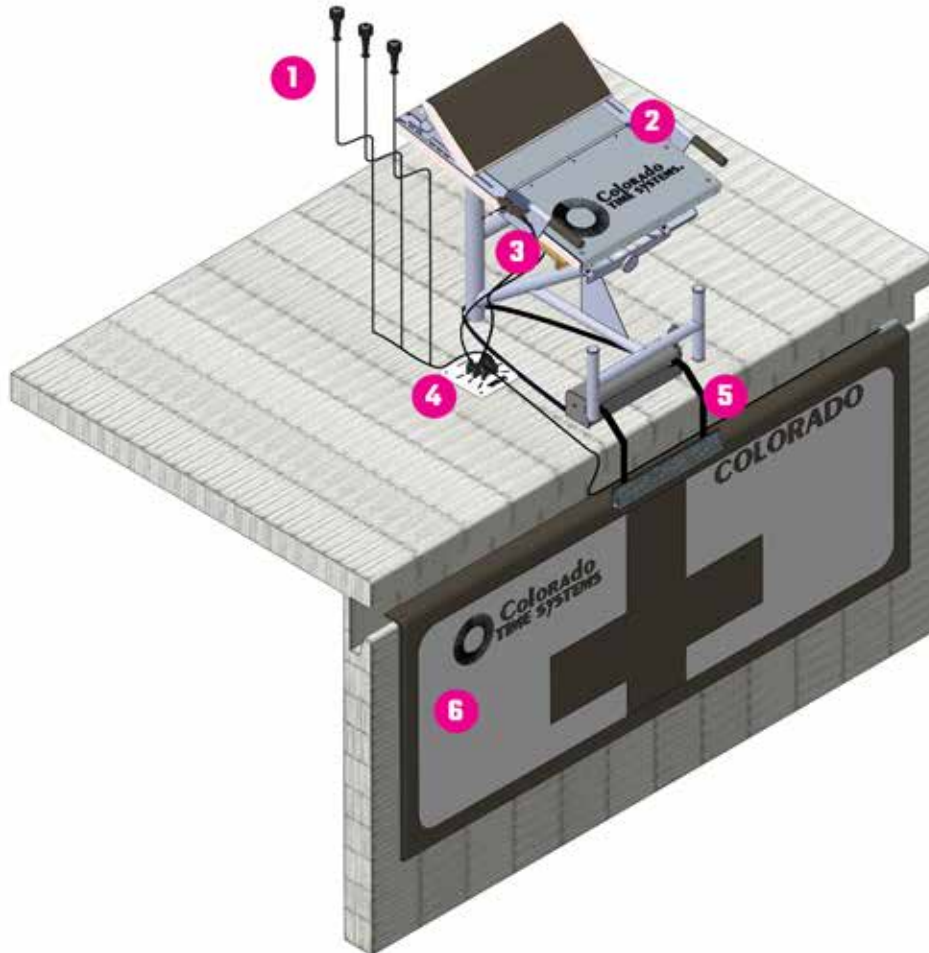

LANE CONNECTIONS

- 1 Pushbuttons - P/N PB-6
- 2 Relay Judging Platforms - P/N RJPLD-xx
- 3 Lane speakers - P/N SP-6/45
- 4 In-deck titanium deckplates
- 5 Backstroke Start Device
- 6 AquaGrip touchpads - part numbers vary depending on lane width