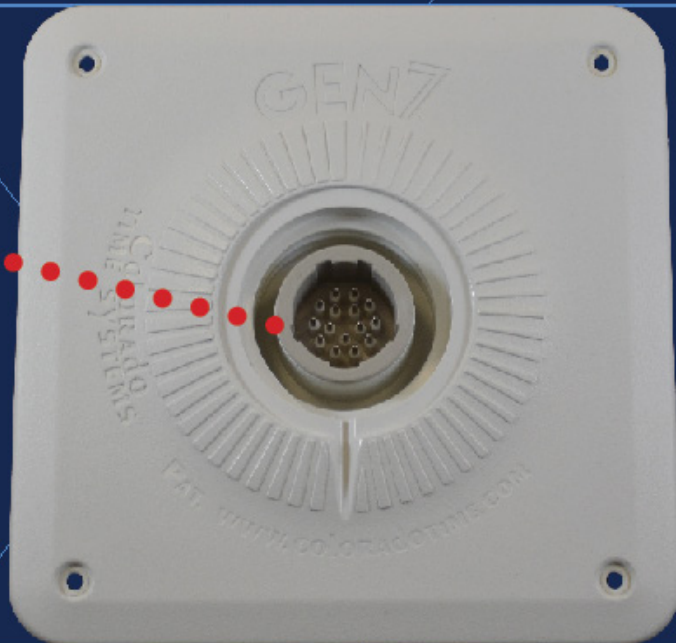

GEN7 SERIAL SCOREBOARD CONNECT HUB

Gen7 connect hubs feature an ultra-durable precision titanium connection pins that resist corrosion and are electrically passive when not in use.

Keyed gray for
scoreboard only
connectivity

Key Features:

- Uniquely keyed and color coded to ensure that each component is in the proper place
- Titanium pins resist corrosion and significantly reduce the amount of time spent on maintenance
- Wet pluggable connector system purges water from connector surface to insure a watertight positive connection
- Intelligent self-diagnostic capabilities to detect anomalies with connectors
- Intelligent connection detection of presence or absence of connection
- Fits into a 4" x 4" x 6" PVC junction box
- Conduit interconnects between timing system boxes (deckplates and wallplates) are 1.5" PVC