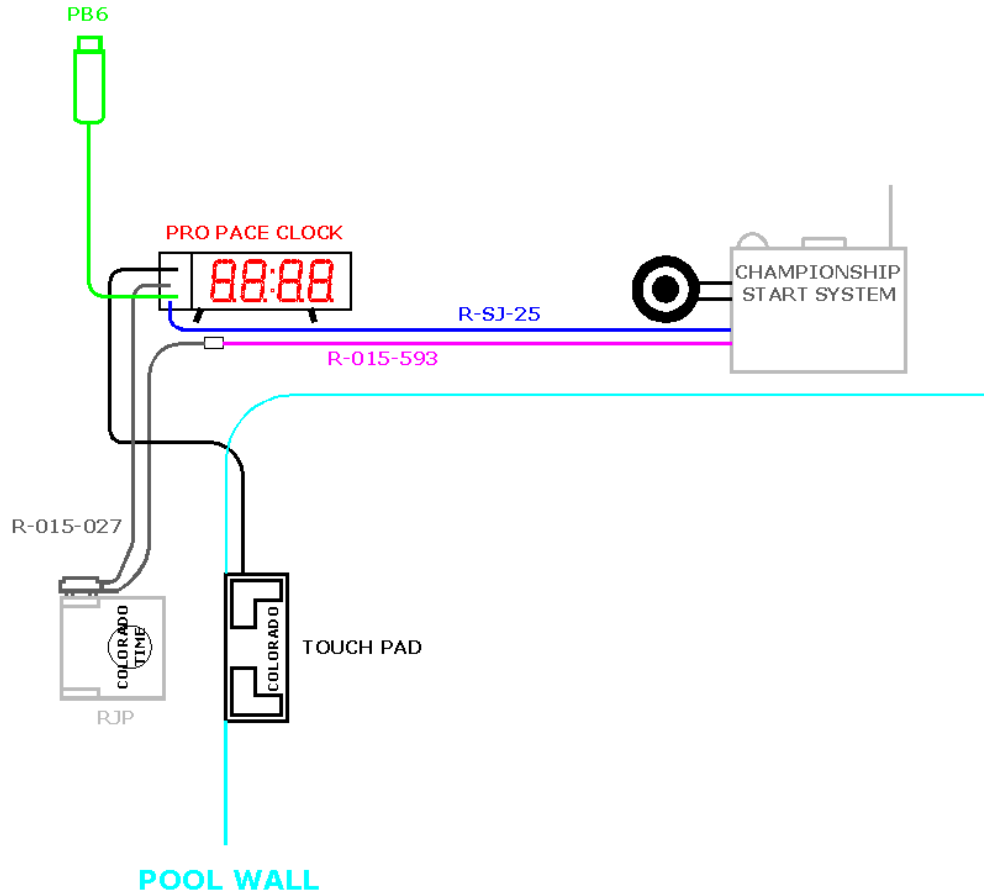

Train Right with Championship Start System

The Train Right system with Championship Start System includes these parts:

Product	How to connect this part to the system	Connecting Cable
	All the other parts connect to this	
Pace Clock Pro		
	R-SJ cable to Pace Clock Pro (Start System)	
Champ Start System		R-SJ-25
	<ul style="list-style-type: none"> • R-015-027 cable (banana jack end) to Pace Clock Pro (Relay Platform) • R-015-027 cable (Mini BNC end) to Champ Start (Speedlights) 	
RJPLD		R-015-027
	Cable attached to touchpad to Pace Clock Pro (Touchpad 1 or Touchpad 2 or, with 2 touchpads, one to each)	
Training-size Touchpad		
<ul style="list-style-type: none"> • TR-SYS-1 includes TP-30 (30 x 22 in) • TR-SYS-1-220 includes TP-76X90 (76 x 90 cm) 		
	To Pace Clock Pro (see Pace Clock Pro manual for specific location)	
Pushbutton		
	An extension cable (optional) between the RJPLD and the Champ Start	
R-015-593		

The connection diagram above provides a visual representation of all of the equipment. Please note two things about the R-015-027 cable for the RJPLD:

- 1) It can be plugged into either connection block on the RJPLD. Choose whichever is most convenient.
- 2) It consists of two cables put together. Plug the banana-plug end into the front of the Pro Pace Clock, where it's labeled **Relay Platform**. Plug the mini BNC plug end directly into the Champ Start where it's labeled **Speedlights**. If the Champ Start is too far from the RJPLD, use the R-015-593 cable as an extension between the two.