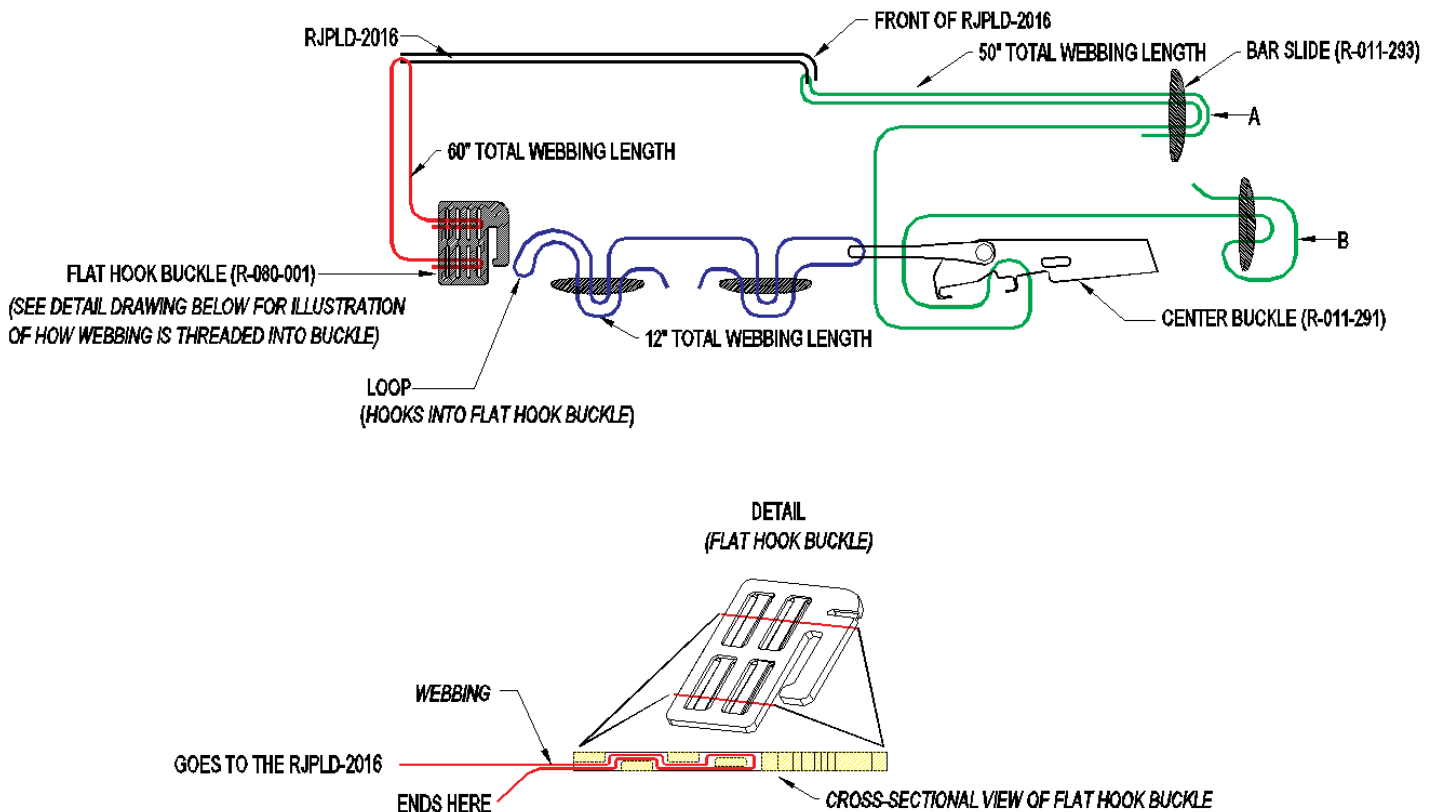

Relay Judging Platform (RJPLD-2016) Strap Adjustment Instructions

Thank you for purchasing a relay judging platform (RJPLD-2016) for use with OSB11 and OSB12 starting blocks. This instruction sheet will help you understand how the straps are assembled.

Parts: You should have received all the parts shown in Figure 1, which shows one of the strap assemblies (each RJP has two). The RJP is shipped with the straps fully assembled. Use this diagram to feed the straps through the proper fasteners if needed. If you are missing any parts or have questions, please email our customer service department at customerservice@coloradotime.com or call 800-287-0653 or 970-667-1000 ext. 256.

Figure 1 - Assembled RJPLD-2016 with mounting strap

Strap Adjustment Instructions

When you receive a new RJP, you must adjust the straps to fit your starting platform.

1. Open the strap assembly by sliding the loop part of the strap out of the hook part of the flat hook buckle.
2. Place the RJP on the starting platform with the front of the RJP (the part with the bend and speedlights) hanging over the front end of the block.
3. Slide the clear plastic threader through the opening between the block surface and the footrest, and then pull the flat hook buckle and strap through.
3. Adjust the fastener at the position marked "A" on the strap leading from the front of the RJP to allow the strap underneath the block to reattach to the hook part of the flat buckle.
4. Attach the loop part of the strap to the hook part of the flat buckle.
5. Pull on the strap at the position marked "B," to tighten the strap assembly.
6. Flip the center buckle to secure the RJP in place.

Note: After the initial setup to fit the RJP to your starting platform, you should not need to re-adjust the fasteners at the point marked "A." You will only need to attach the strap to the hook part of the flat buckle, tighten the strap by pulling on the position marked "B," then secure by flipping the center buckle in place.